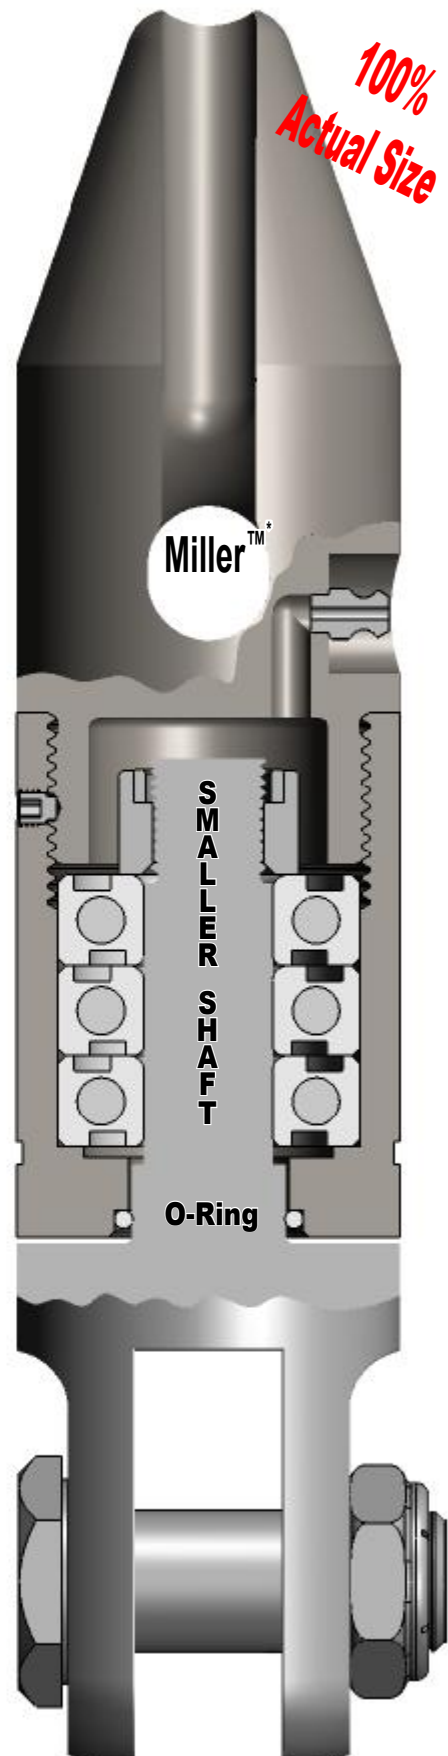

DrillingWorld

Heavy Duty Ball Bearing Swivel For In-Hole 140 lb. Sampling Hammer

With More BALLS Than The Competition