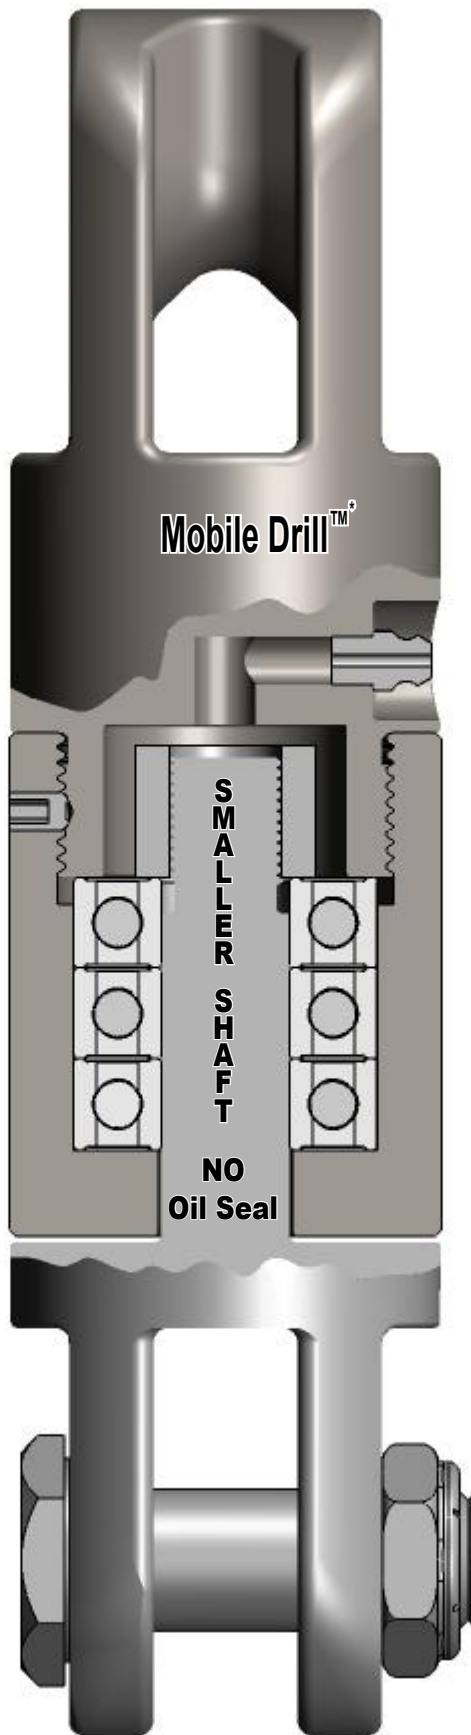

DrillingWorld

Heavy Duty Ball Bearing Swivel For In-Hole 140 lb. Sampling Hammer

With More BALLS Than The Competition